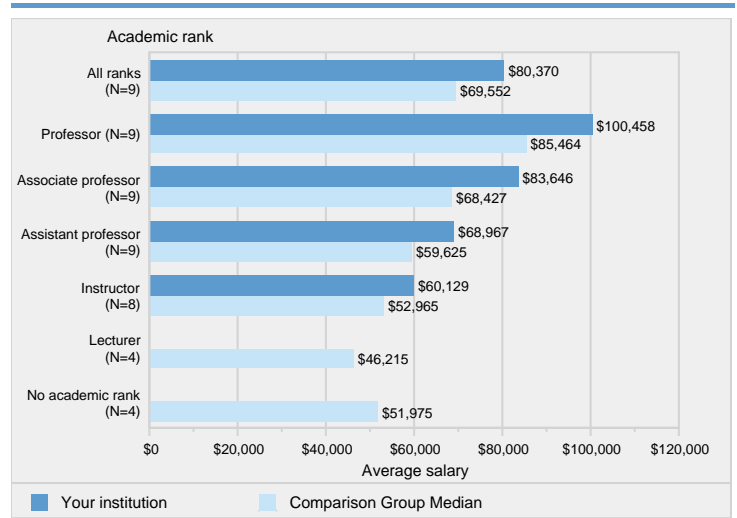

Figure 19. Average salaries of full-time instructional non-medical staff equated to 9-month contracts, by academic rank: Academic year 2015-16

PUVÖMÖIæä~æc^æ••j•cæ}c^æ!^} [c]æ}&|~ä^äÉØ [!&æ]~ [æc] [ ]ä^ææj•Éj•^æc@^
T^c@ [ä [[[*ææ]æ [c^æ]ææ•æc@^æ} { ä^!ä [-!æ] •æc^æ [ ] •æj}æc@^æ& [{]æjæ• [ ]ä^! [ ]~ }É
ÜUWÜÖÖKÄWÉÜÉÖ^æc { ^ }ç [-!Öä~ &æc [ ]É!æc [ ]æj!Ö^}c^! [-!Öä~ &æc [ ]ÄÜæcæ•cæ&•É
Q}c^!æc^ä!Ü [•c^æ [ ] äæ!^!Öä~ &æc [ ]ÄÖæcæ!Ü^•c^ { ÄÜÖÖÜDÄU }!æ} *ÄGEF!ÉP^ { æ }
Ü^• [ ]!æ^æ& [{] [ ]^ }É