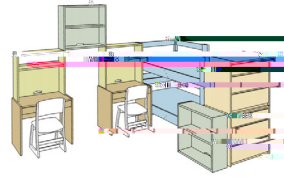

MFS | MFS Renew

Room Solutions

- Built-in flexibility. Modular components stack and can be rearranged to create unique room configurations.
- Simple. Designed to be simple to rearrange so it can be done quickly, easily and safely - without tools.
- Versatile. Beds can be placed on the floor, bunked or stacked on furniture to create trundled or lofted layouts.
- Solid construction. Designed to be climbed on, rearranged and stand up to student use year after year.
- Furniture components are 1" hardwood veneer plywood with 3/4" back panel using glue and dowel construction with reinforced cleats for long-lasting durability.
- Dovetail drawer box construction with removable drawer front, waterproof vinyl bottom and open to 3/4 of their depth.
- Laminate worksurface with 3mm edge band.
-

MFS Configurations

Modular furniture can be arranged just about any way you want it with 50+ different configurations. It is simple to rearrange without tools or staff help, making it the right choice for everyone.

configuration key

- Bed
- Bookcase
- Chest
- Desk
- Organizer
- Wardrobe

Double, bunked

Double, bunked

Double, trundled

Double, trundled

Double, on the floor

Double, trundled