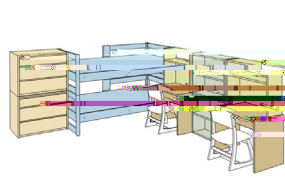

MFS Configurations

Modular furniture can be arranged just about any way you want it with 50+ different configurations. It is simple to rearrange without tools or staff help, making it the right choice for everyone.

configuration key

- Bed
- Bookcase
- Chest
- Desk
- Organizer
- Wardrobe

Double, bunked